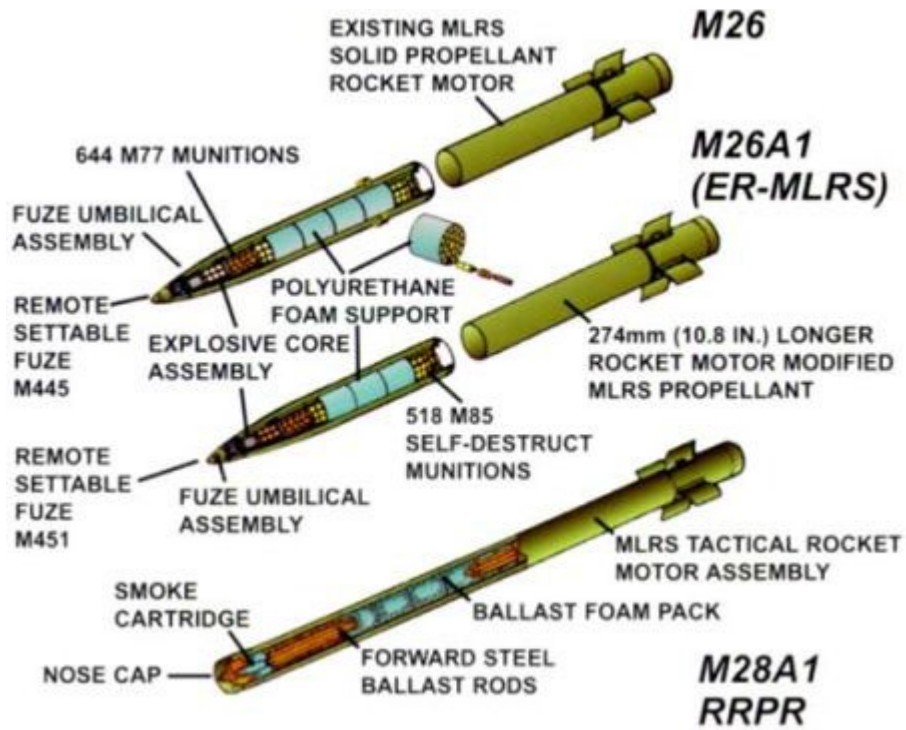

MLRS Rocket & Missile Types

M26 — Standard MLRS Rocket (DPICM)

- **Type:** 227 mm unguided rocket
- **Warhead:** DPICM (cluster munitions)
- **Range:** ~32 km
- **Effect:** Area suppression using submunitions

Legacy system; largely phased out due to cluster munition restrictions.

M39 — ATACMS Block I

BLOCK I APAM

- **Type:** Tactical ballistic missile (ATACMS family)
- **Warhead:** Cluster (submunitions)
- **Range:** ~165 km
- **Guidance:** Inertial