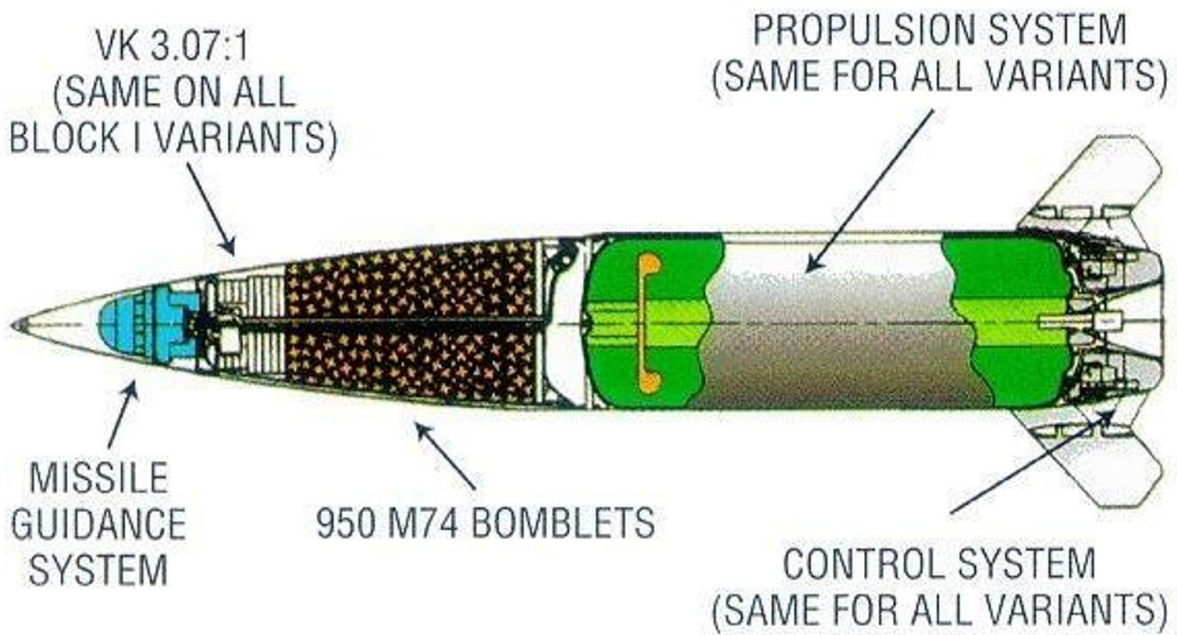

MLRS Rocket & Missile Types

M26 — Standard MLRS Rocket (DPICM)

- **Type:** 227 mm unguided rocket
- **Warhead:** DPICM (cluster munitions)
- **Range:** ~32 km
- **Effect:** Area suppression using submunitions

Legacy system; largely phased out due to cluster munition restrictions.

M39 — ATACMS Block I

BLOCK I APAM

- **Type:** Tactical ballistic missile (ATACMS family)
- **Warhead:** Cluster (submunitions)
- **Range:** ~165 km
- **Guidance:** Inertial